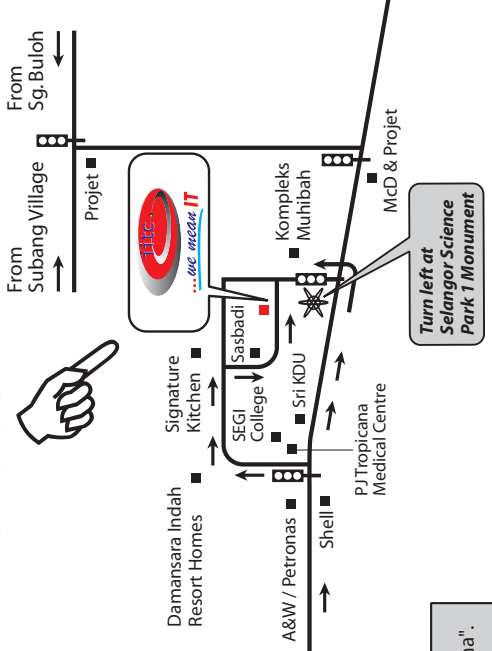

Section 17 / Damansara Heights

Location Map to IITC SDN. BHD.

Lot 6, Jalan Teknologi 3/4,
Selangor Science Park 1,
Kota Damansara, 47810 Petaling Jaya,
Selangor Darul Ehsan, Malaysia.
Tel : (603) 6157 6362
Fax: (603) 6157 6335

We are here!

(A) The route via "Sony".

(B) The route via "Tesco".

(C) The route via "Dataran Prima".