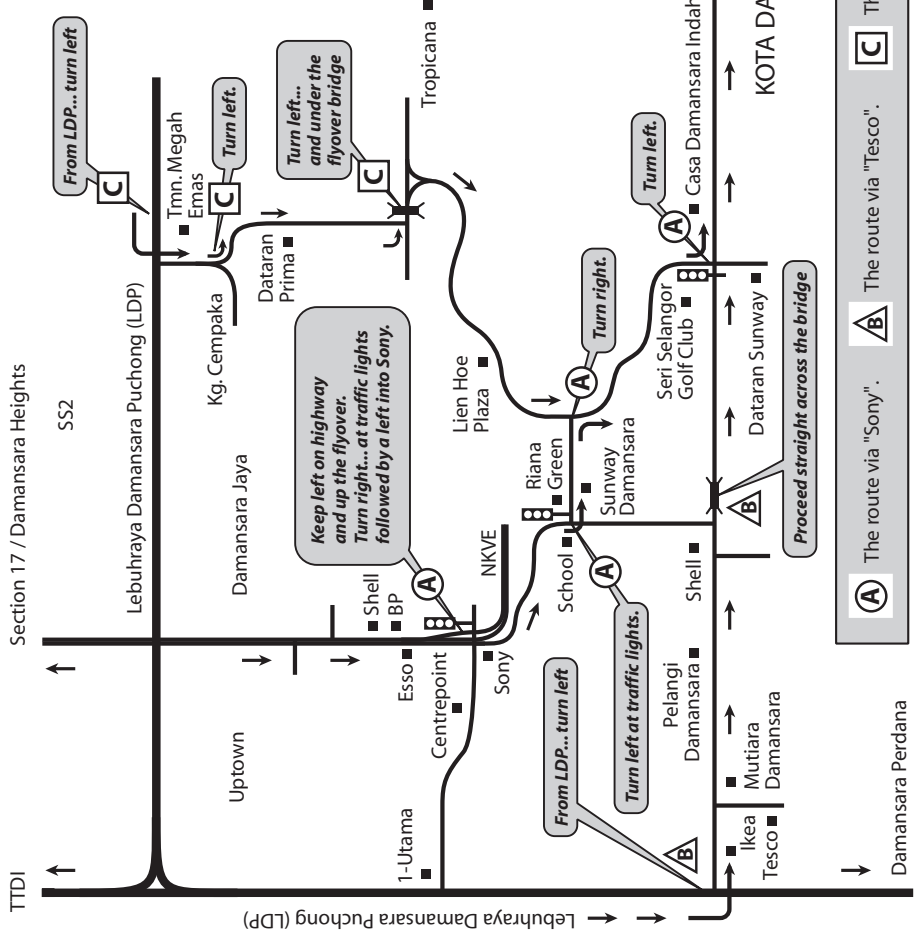

Section 17 / Damansara Heights

Location Map to IITC SDN. BHD.

Lot 6, Jalan Teknologi 3/4,
Selangor Science Park 1,
Kota Damansara, 47810 Petaling Jaya,
Selangor Darul Ehsan, Malaysia.
Tel : (603) 6157 6362
Fax: (603) 6157 6335

We are here!

(A) The route via "Sony".

(B) The route via "Tesco".

(C) The route via "Dataran Prima".